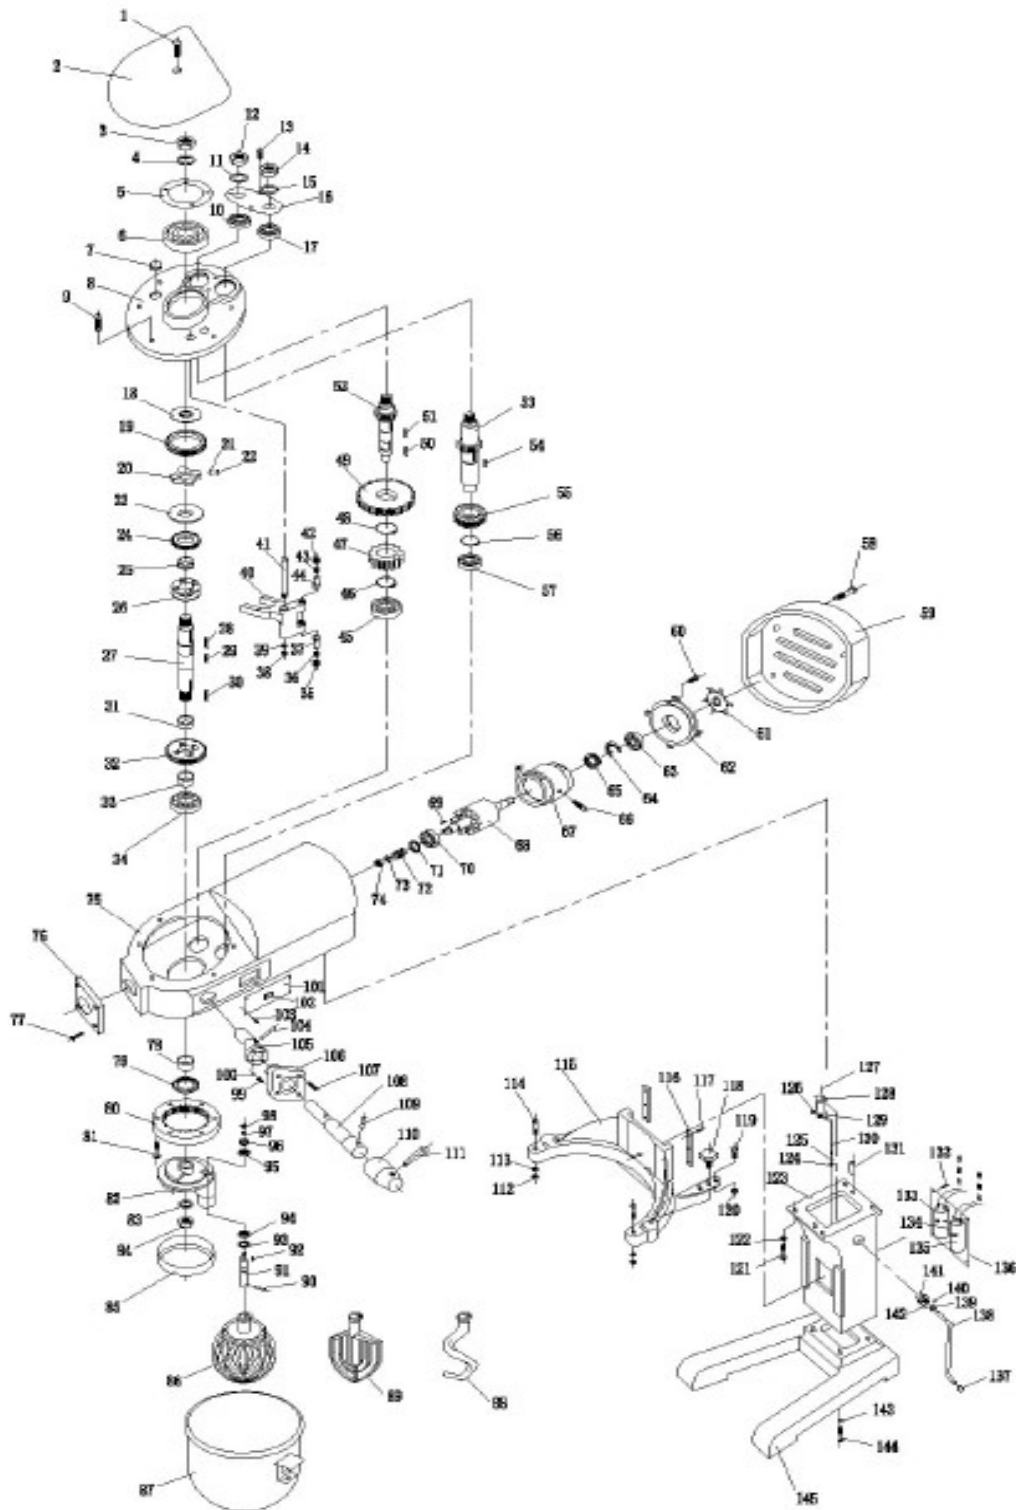

МИКСЕР ПЛАНЕТАРНЫЙ HURAKAN HKN-IP20FM

МИКСЕР ПЛАНЕТАРНЫЙ HURAKAN HKN-IP20FM

Поз	Наименование детали				
1	Screw	58	Screw	115	Barrell holder
2	Cover	59	Rear	116	Flat clamp
3	Nut	60	Screw	117	Screw
4	Washer	61	Motor Fan	118	Locking pin
5	Bearing plate pinch 2	62	Bake Cover	119	Screw
6	Bearing	63	Bearing	120	Washer
7	Oil-lide cover	64	Bottom plate	121	Screw
8	Bearing cap	65	Centrifugal switch	122	Ring washer
9	Screw M	66	Screw	123	Guide pillar
10	Bearing	67	Stator	124	Nut
11	Washer	68	Rotor	125	Washer
12	Nut	69	Dowel	126	Washer
13	Screw	70	Bearing	127	Pin
14	Nut	71	Oil Seal	128	Cam
15	Washer	72	Main transmission worm	129	Cotter pin
16	Bearing plate pinch 1	73	Ring washer	130	Lifeing hook
17	Bearing	74	Nut	131	Straight Pin
18	Cam splint	75	Case	132	Screw
19	Gear rim	76	Viewport Cover	133	Capacitor
20	Cam	77	Screw	134	Screw
21	Leaf Spring	78	Sleeve	135	Capacitor
22	Cylindrical roller	79	Oil seal	136	Plate
23	Cam circle	80	Ring gear	137	Ball
24	Gear	81	Screw	138	Lifting crank
25	Sliding collar	82	Planetary Gear Holder	139	Sleeve
26	Conjugant	83	Washer	140	Resilient pin
27	Center shafe	84	Nut	141	Lifting sleeve
28	Dowel	85	Ring	142	Screw
29	Dowel	86	Wire Whip	143	Ring washer
30	Dowel	87	Charging barrel	144	Screw
31	Sliding collar	88	Dough mixer	145	Footing
32	Gear	89	Agitator		
33	Spacer Sleeve	90	Straight pin		
34	Bearing	91	Planetary gear shaft		
35	Regulating Nut	92	Dowel		
36	Spring	93	Oil seal		
37	Fork contact	94	Bearing		
38	Nut	95	Bearing		
39	Ring washer	96	Planetary gear		
40	Shift fork	97	Washer		
41	Fork Shaft	98	Nut		
42	Regulating Nut	99	Posicioning spring		
43	Spring	100	Steel ball		
44	Shift fork	101	Label		
45	Bearing	102	Switch		
46	Snap spring	103	Screw		
47	Gear	104	Conical pin		
48	Snap spring	105	Knee-piece		
49	Gear	106	Locating Cover plate		
50	Dowel	107	Screw		
51	Dowel	108	Hinge pin		
52	Second motion shaft	109	Conical pin		
53	Input shaft	110	Locating sleeve		
54	Dowel	111	Shiftfork handle		
55	Worm	112	Nut		
56	Snap spring	113	Spring washer		
57	Bearing	114	Anchor Pin		